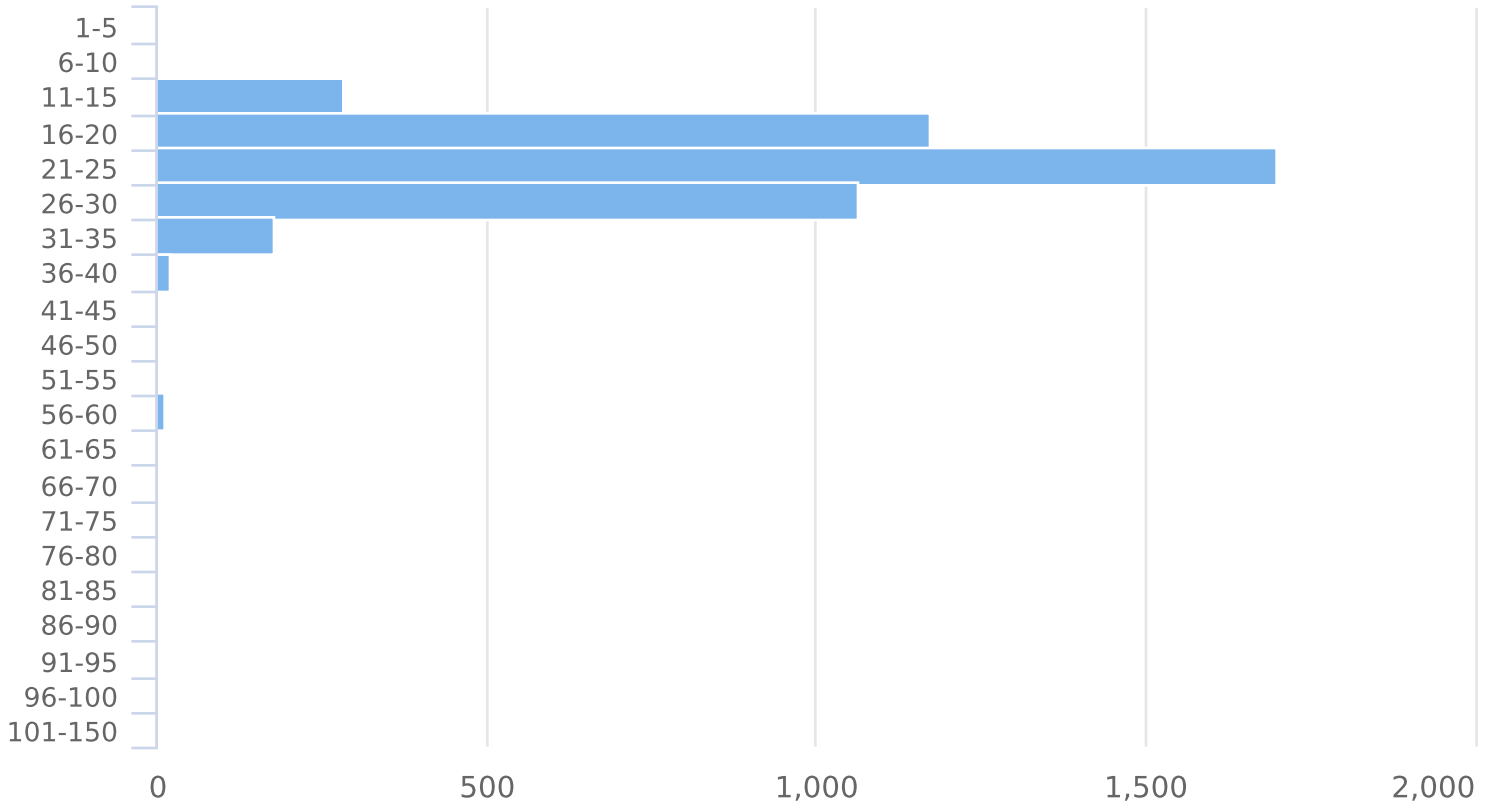

Start: 2024-07-21
End: 2024-08-03
Times: 0:00:00-23:59:59

Speed Bins: Size 5, Range 1 to 150
Time View: By Hour (Total Volumes)

Total Volume by Speed Distribution

Volume over Time