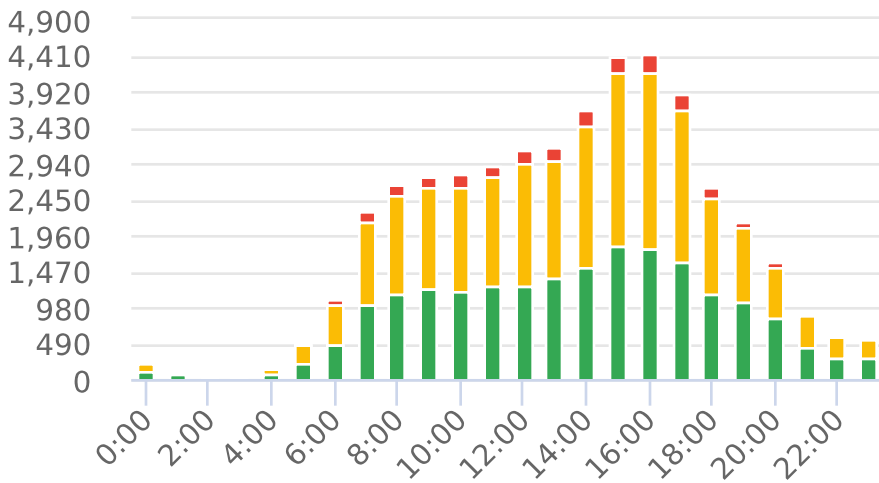

Start: 2024-08-06

End: 2024-09-02

Times: 0:00:00-23:59:59

Violation Threshold: Speed Limit + 10

Speed Range: 1 to 150

Overall Summary

Total Days of Data: 28

Speed Limit: 25

Average Speed: 26.04

50th Percentile Speed: 26.47

85th Percentile Speed: 32.16

Pace Speed Range: 22-32

Minimum Speed: 15

Maximum Speed: 57

Display Mode: Speed Display

Average Volume per Day: 1667.0

Total Volume: 46677

● Violators ● Inside Threshold ● Compliant

● Vehicles Slowed ● Other

● Speed Limit ● Average Speed ● 50% Speed ● 85% Speed

Extended Speed Summary

Jewett St @ Thurlow St, WB

Start: 2024-08-06