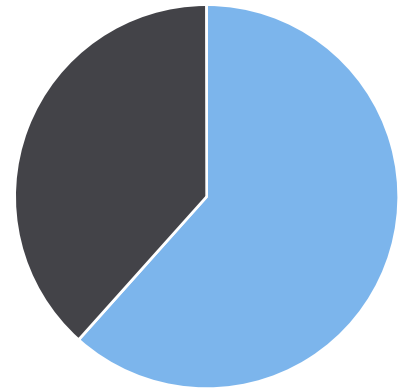

Average Speed: 26.04

50th Percentile Speed: 26.47

85th Percentile Speed: 32.16

Pace Speed Range: 22-32

Minimum Speed: 15

Maximum Speed: 57

Display Mode: Speed Display

Average Volume per Day: 1667.0

Total Volume: 46677

● Violators ● Inside Threshold ● Compliant

● Vehicles Slowed ● Other

● Speed Limit ● Average Speed ● 50% Speed ● 85% Speed

Extended Speed Summary

Jewett St @ Thurlow St, WB

Start: 2024-08-06