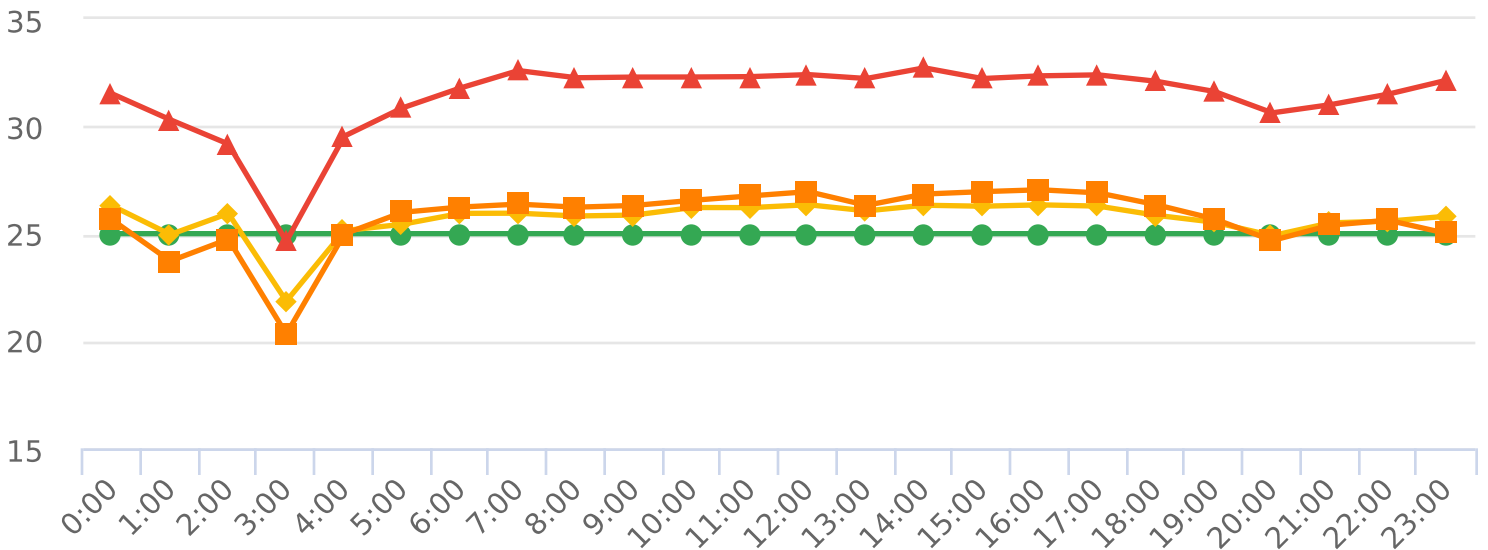

Start: 2024-08-06

End: 2024-09-02

Times: 0:00:00-23:59:59

Violation Threshold: Speed Limit + 10

Speed Range: 1 to 150

Overall Summary

Total Days of Data: 28

Speed Limit: 25

Average Speed: 26.04

50th Percentile Speed: 26.47

85th Percentile Speed: 32.16

Pace Speed Range: 22-32

Minimum Speed: 15

Maximum Speed: 57

Display Mode: Speed Display

Average Volume per Day: 1667.0

Total Volume: 46677

● Violators ● Inside Threshold ● Compliant

● Vehicles Slowed ● Other

● Speed Limit ● Average Speed ● 50% Speed ● 85% Speed

Extended Speed Summary

Jewett St @ Thurlow St, WB

Start: 2024-08-06