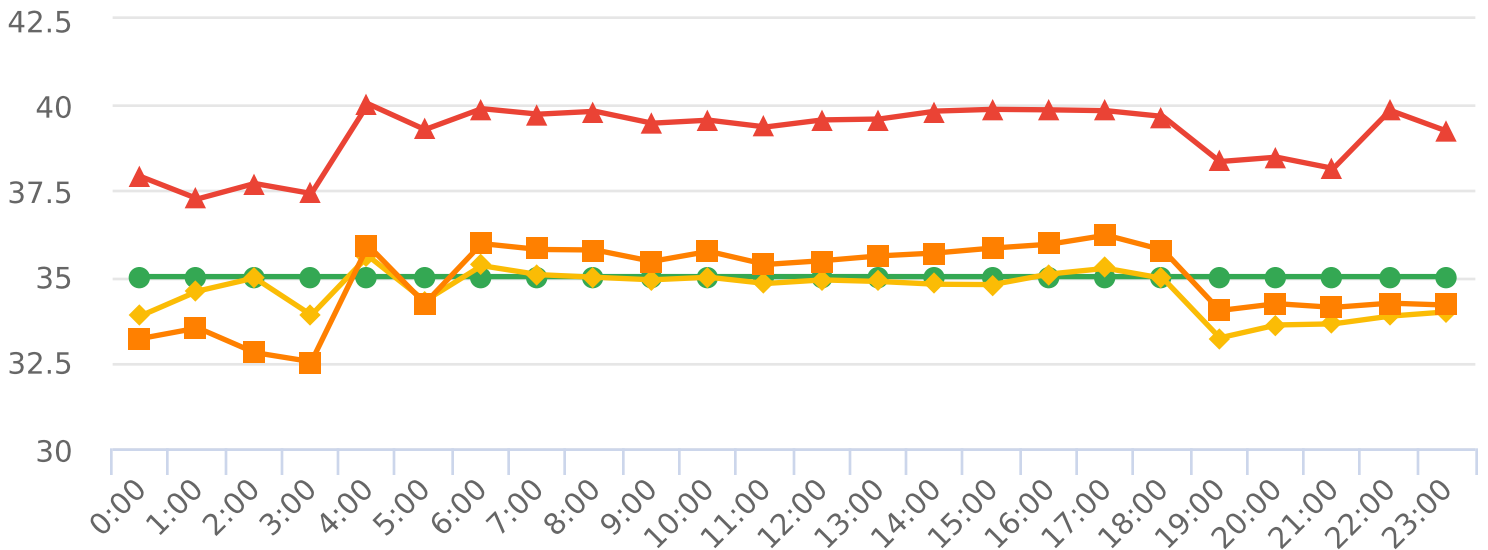

Start: 2024-09-02
 End: 2024-09-30
 Times: 0:00:00-23:59:59

Violation Threshold: Speed Limit + 10
 Speed Range: 1 to 150

Overall Summary

Total Days of Data: 29
 Speed Limit: 35
 Average Speed: 34.75
 50th Percentile Speed: 35.48
 85th Percentile Speed: 39.52
 Pace Speed Range: 31-41

Minimum Speed: 15
 Maximum Speed: 82
 Display Mode: Speed Display
 Average Volume per Day: 2019.6
 Total Volume: 58569

● Violators ● Inside Threshold ● Compliant ● Vehicles Slowed
 ● Other

● Speed Limit ● Average Speed ● 50% Speed ● 85% Speed