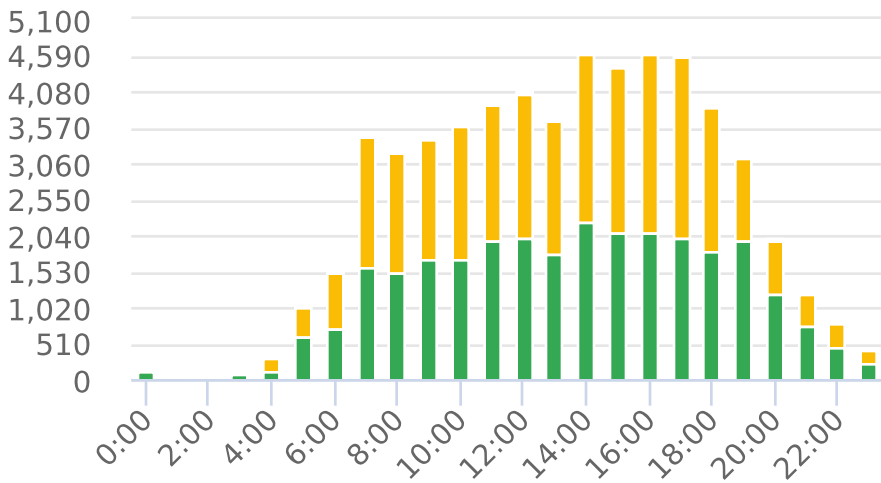

Start: 2024-09-02
 End: 2024-09-30
 Times: 0:00:00-23:59:59

Violation Threshold: Speed Limit + 10
 Speed Range: 1 to 150

Overall Summary

Total Days of Data: 29
 Speed Limit: 35
 Average Speed: 34.75
 50th Percentile Speed: 35.48
 85th Percentile Speed: 39.52
 Pace Speed Range: 31-41

Minimum Speed: 15
 Maximum Speed: 82
 Display Mode: Speed Display
 Average Volume per Day: 2019.6
 Total Volume: 58569

● Violators ● Inside Threshold ● Compliant ● Vehicles Slowed
 ● Other

● Speed Limit ● Average Speed ● 50% Speed ● 85% Speed