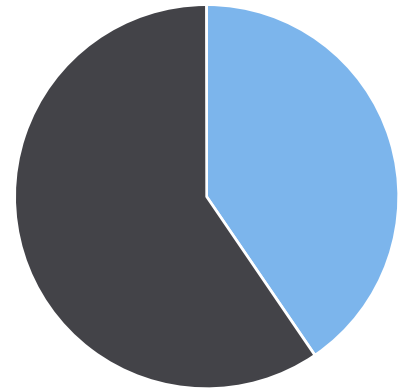

Start: 2024-09-02
 End: 2024-09-30
 Times: 0:00:00-23:59:59

Violation Threshold: Speed Limit + 10
 Speed Range: 1 to 150

Overall Summary

Total Days of Data: 29
 Speed Limit: 35
 Average Speed: 34.75
 50th Percentile Speed: 35.48
 85th Percentile Speed: 39.52
 Pace Speed Range: 31-41

Minimum Speed: 15
 Maximum Speed: 82
 Display Mode: Speed Display
 Average Volume per Day: 2019.6
 Total Volume: 58569

● Violators ● Inside Threshold ● Compliant ● Vehicles Slowed
 ● Other

● Speed Limit ● Average Speed ● 50% Speed ● 85% Speed