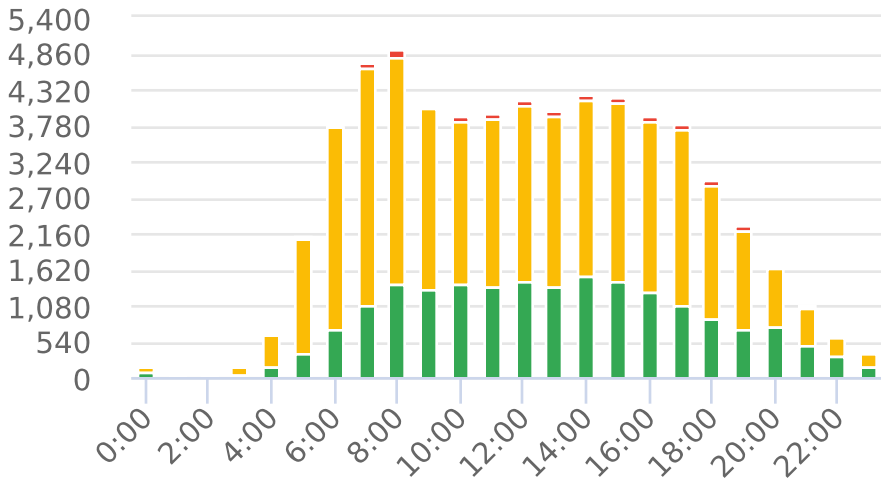

Start: 2024-05-27
 End: 2024-06-16
 Times: 0:00:00-23:59:59

Violation Threshold: Speed Limit + 10
 Speed Range: 1 to 150

Overall Summary

Total Days of Data: 21
 Speed Limit: 35
 Average Speed: 37.03
 50th Percentile Speed: 37.3
 85th Percentile Speed: 41.15
 Pace Speed Range: 32-42

Minimum Speed: 15
 Maximum Speed: 59
 Display Mode: Speed Display
 Average Volume per Day: 2952.7
 Total Volume: 62007

● Violators ● Inside Threshold ● Compliant ● Vehicles Slowed ● Other

● Speed Limit ● Average Speed ● 50% Speed ● 85% Speed