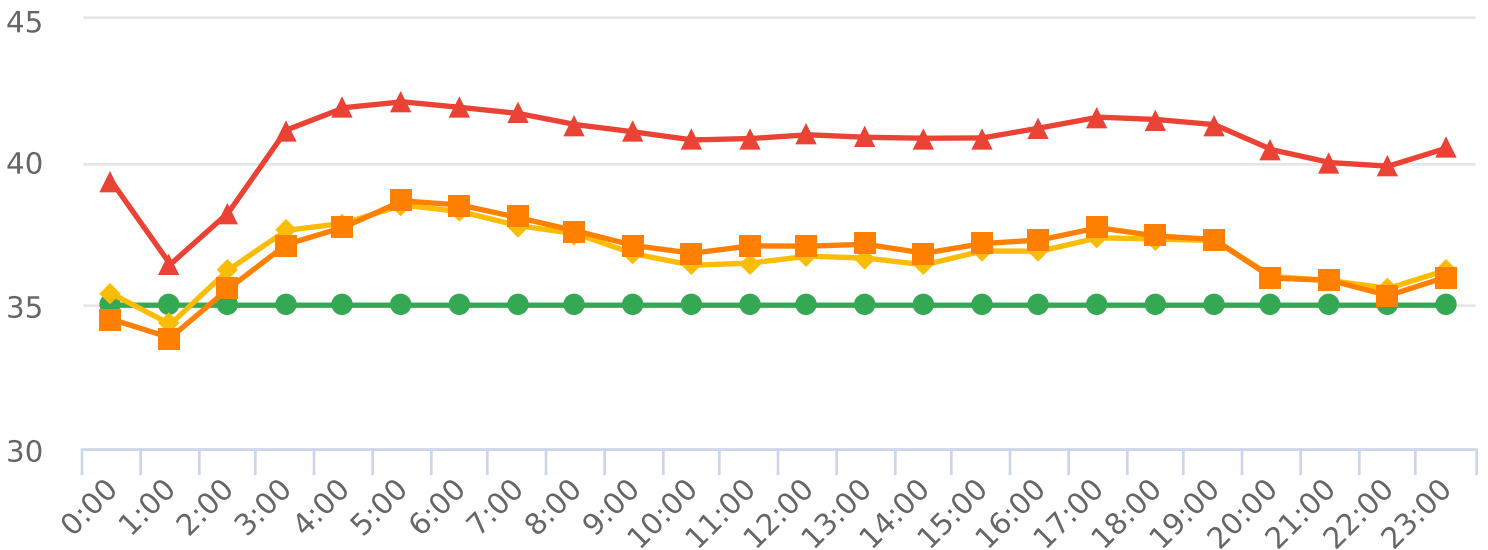

Start: 2024-05-27
 End: 2024-06-16
 Times: 0:00:00-23:59:59

Violation Threshold: Speed Limit + 10
 Speed Range: 1 to 150

Overall Summary

Total Days of Data: 21
 Speed Limit: 35
 Average Speed: 37.03
 50th Percentile Speed: 37.3
 85th Percentile Speed: 41.15
 Pace Speed Range: 32-42

Minimum Speed: 15
 Maximum Speed: 59
 Display Mode: Speed Display
 Average Volume per Day: 2952.7
 Total Volume: 62007

● Violators ● Inside Threshold ● Compliant ● Vehicles Slowed ● Other

● Speed Limit ● Average Speed ● 50% Speed ● 85% Speed