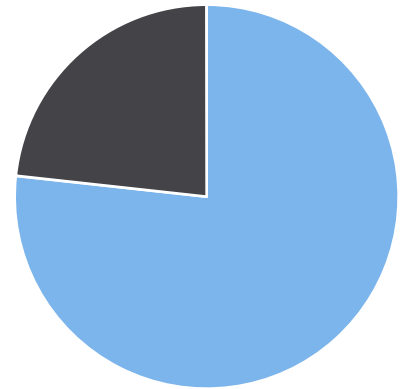

Start: 2024-05-27
 End: 2024-06-16
 Times: 0:00:00-23:59:59

Violation Threshold: Speed Limit + 10
 Speed Range: 1 to 150

Overall Summary

Total Days of Data: 21
 Speed Limit: 35
 Average Speed: 37.03
 50th Percentile Speed: 37.3
 85th Percentile Speed: 41.15
 Pace Speed Range: 32-42

Minimum Speed: 15
 Maximum Speed: 59
 Display Mode: Speed Display
 Average Volume per Day: 2952.7
 Total Volume: 62007

● Violators ● Inside Threshold ● Compliant ● Vehicles Slowed ● Other

● Speed Limit ● Average Speed ● 50% Speed ● 85% Speed