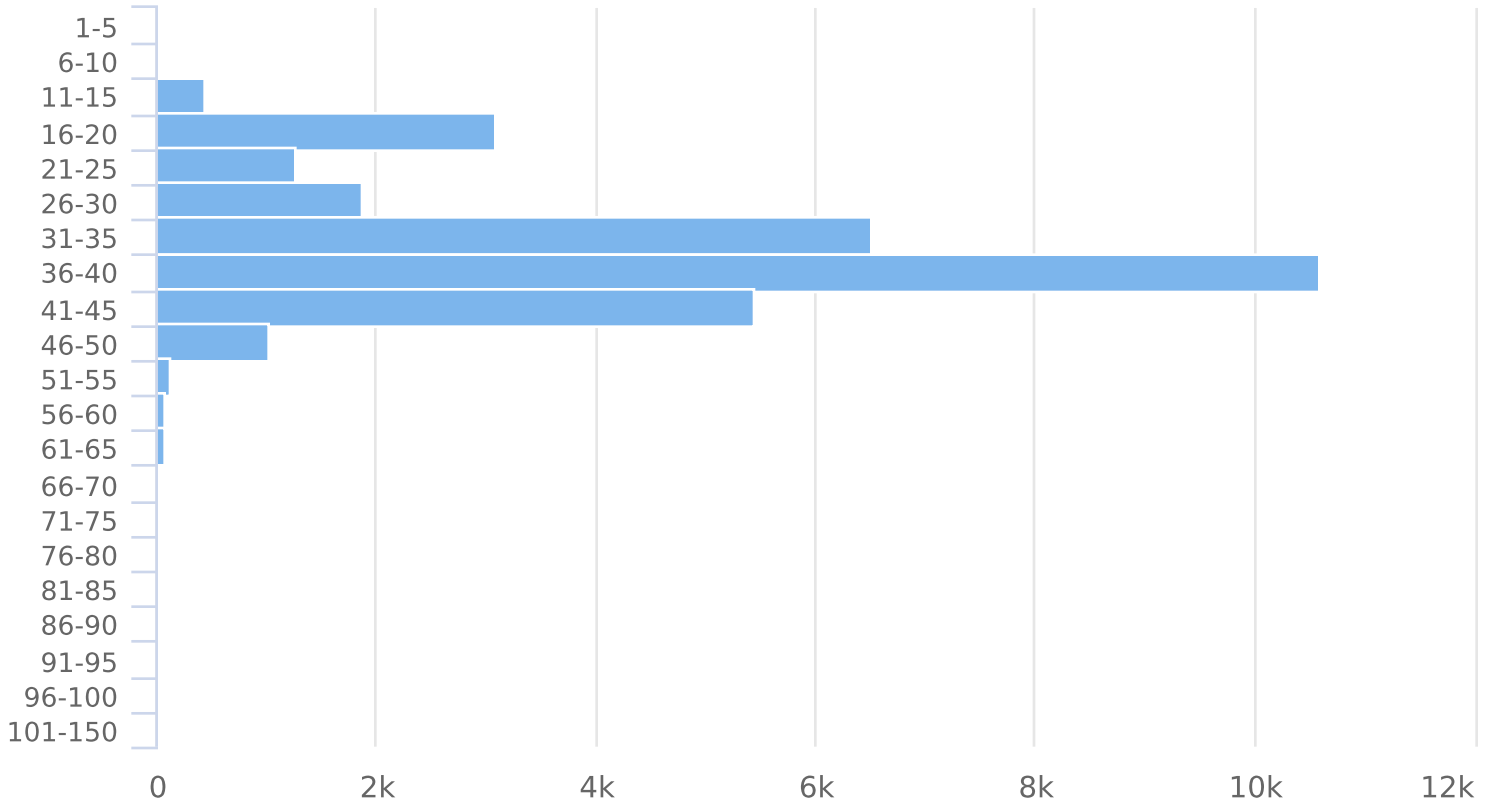

Start: 2024-05-14
End: 2024-05-20
Times: 0:00:00-23:59:59

Speed Bins: Size 5, Range 1 to 150
Time View: By Hour (Total Volumes)

Total Volume by Speed Distribution